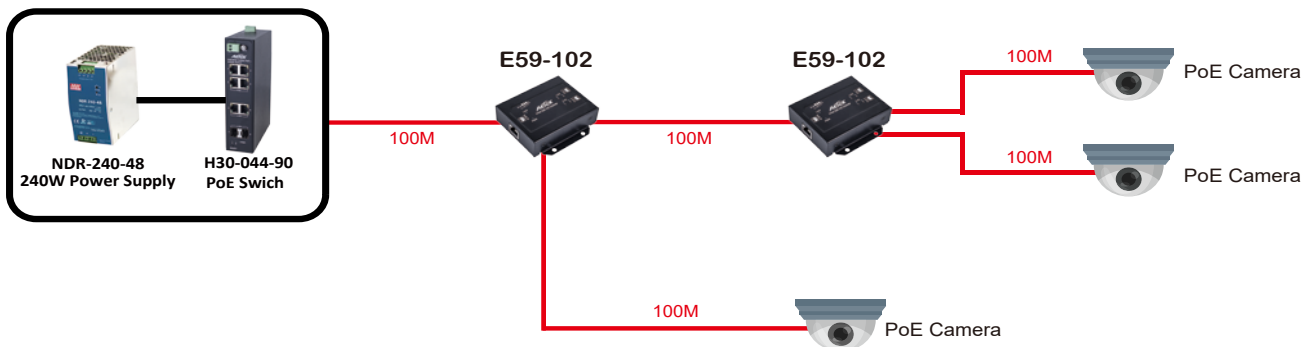

PoE(Data + 54VDC Power) ●—●
Power ●—●