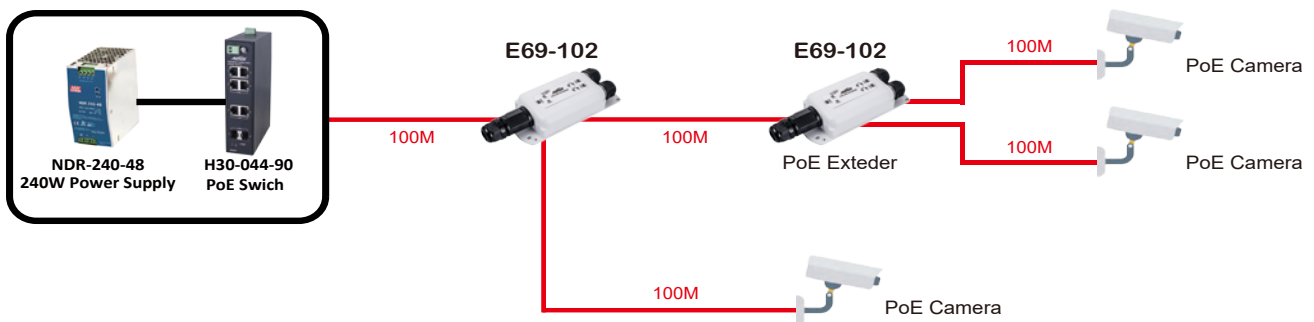

PoE(Data + 54VDC Power) ●—●
Power ●—●