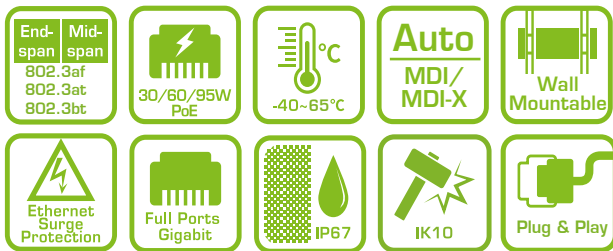

# E59-102/E69-102

E59-102

E69-102

Indoor/Outdoor 30W/60W/95W PoE bt  
GbE Extender

## Features

- Supported PSEs providing 95W/60W/30W PoE
- Drives the reach beyond restricted 100m Ethernet distance
- Eliminates intermediate PoE switches & redundant Ethernet cables
- Powered by single PSE w/o local power required

## Applications

PoE(Data + 54VDC Power) ●—●  
Power ●—●

## Specifications

	E59-102	E69-102
<b>Networking Specifications</b>		
Total Gigabit Ethernet Ports	3	3
PD GbE Ethernet (RJ45)	1	1
PSE GbE Ethernet (RJ45)	2	2
Mac Table	4K	4K
Flow Control	Supported	Supported
Switching Capacity	6Gbps	6Gbps
Auto-MDI/MDI-X, Auto-Negotiation	Supported	Supported
Jumbo Frames	9,216 Bytes	9,216 Bytes
<b>Power Specifications</b>		
Extension Distance	2 Units, Daisy-chain Installation Up to 500M Extension (No Local Power Required)	2 Units, Daisy-chain Installation Up to 500M Extension (No Local Power Required)
Unit Power Consumption	4W	4W
PD Input Power	50~57VDC, max. 72W	50~57VDC, max. 72W
PSE Output Power	44~55VDC, max. 68W	44~55VDC, max. 68W
PD Power Pin Assignment	1/2 (+), 3/6 (-); 4/5 (+), 7/8 (-)	1/2 (+), 3/6 (-); 4/5 (+), 7/8 (-)
PSE Power Pin Assignment	1/2 (+), 3/6 (-); 4/5 (+), 7/8 (-)	1/2 (+), 3/6 (-); 4/5 (+), 7/8 (-)
PSE Power On/Off Dip Switch	v	v
Surge Protection /each PoE Port	6KV	6KV
<b>Mechanical Specifications</b>		
Dimensions (WxHxD)	87 x 86.5 x 28 mm	167.5 x 72.8 x 39.8 mm
LED Indicators	Power, LAN, PoE	Power, LAN, PoE
Weight	0.2KG	0.36KG
<b>Environmental Specifications</b>		
Weather Rating	-	IP67
Vandal Proof	-	IK10
Operating Temperature	0°C ~ 50°C (32°F ~ 122°F)	-40°C ~ 65°C (-40°F ~ 149°F)
Storage Temperature	-20°C ~ 70°C (-4°F ~ 158°F)	-40°C ~ 85°C (-40°F ~ 185°F)
Operating Humidity	10% to 90% non-condensing	10% to 90% non-condensing
<b>Certifications</b>		
EMC	CE, FCC, VCCI, C-Tick	CE, FCC, VCCI, C-Tick
Surge	IEC-61000-4-5	IEC-61000-4-5