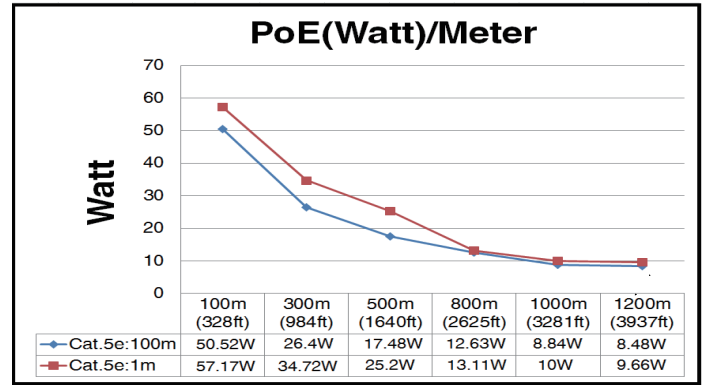

Specifications

Interface/Distance

Coaxial BNC	75 ohm x 8
Gigabit Ethernet RJ45	2
Gigabit Ethernet SFP	2
Transmission mode	RX mode
Maximum TX quantity	14
MAX.(Power+Data) Distance	9.7W @ 1,200m(3,937 ft)
Cable Type	75 ohm RG59/RG6/RG11 Coax
Bandwidth	600 Mbps

Power Specifications

Power supply	Internal 380W Input: 100-240VAC 280VAC 4hr 300VAC 1min.
Unit Power Consumption	10 watts
EPoC Output Power	54VDC@60W
Surge Protection /each Coax Port	Built-in 6KV

Physical Specifications

Dimensions (LxWxH)	280 x 220 x 44 mm (11x8.66x1.73")
Weight	1.2 kg (2.64 lb)
Connectors	BNCx8, RJ45x2,SFPx2 100-240VAC power input
Mounting Type	Wall mount, 19" rack mount

Environmental Specifications

Operating Temperature	-10°C ~ 50°C (14°F ~ 122°F)
Storage Temperature	-20°C ~ 85°C (-28°F ~ 185°F)
Relative Humidity	5% ~ 95% non-condensing

Certifications

EMC	CE, FCC, VCCI, C-Tick
Safety	EN60950-1
Surge	EN61000-4-5

LEDs

LAN	Ethernet status
PWR	RX Switch power status
LINK	Rx Switch and EPoC TX device connect status
POC	Power over Coaxial cable status

Power / Distance Chart

Related Products

EPoC (TX)

EPoC Camera Housing (TX)