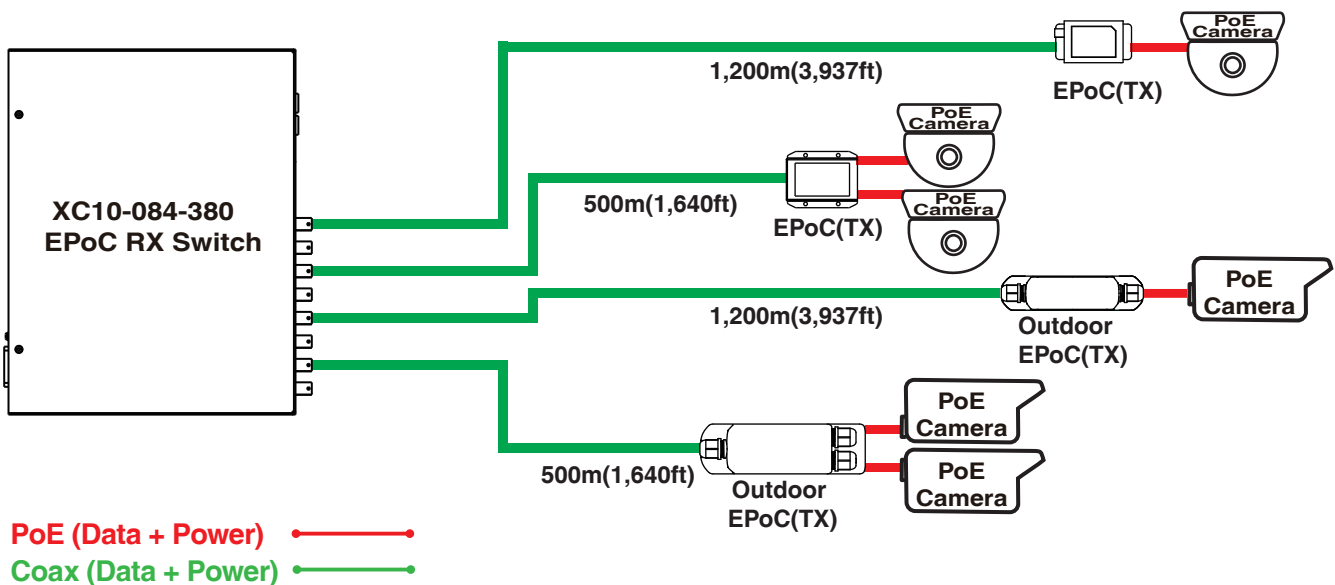

XC10-084-380

EPoC RX Switch

XC10-084-380 is an EPoC (Ethernet & Power over Coax) RX switch equipped with 8-ports EPoC, 2-port Gigabit LAN , 2-port Gigabit SFP, and the internal 380w power supply. This cutting-edge model is a long-reach PoE solution providing data & power over single coaxial cable up to 1,200m (3,937ft) for multi-brand of PoE IP camera. Besides long range PoE solution,XC10-084-380 is also often used to upgrade legacy of CCTV to IP surveillance without changing existing coaxial cable infrastructure.

Features

- Transmits IP data & PoE up to 1,200m (3,937ft)
- 380W power budget for 8 EPoC ports
- 6KV surge protection for EPoC port
- 19" rack mont bracket
- Eight EPoC ports & Four GbE LAN port
- Plug-and-Play deployment PoE IP migration or PoE extension

Applications

Specifications

Interface/Distance

Coaxial BNC	75 ohm x 8
Gigabit Ethernet RJ45	2
Gigabit Ethernet SFP	2
Transmission mode	RX mode
Maximum TX quantity	14
MAX.(Power+Data) Distance	9.7W @ 1,200m(3,937 ft)
Cable Type	75 ohm RG59/RG6/RG11 Coax
Bandwidth	600 Mbps

Power Specifications

Power supply	Internal 380W Input: 100-240VAC 280VAC 4hr 300VAC 1min.
Unit Power Consumption	10 watts
EPoC Output Power	54VDC@60W
Surge Protection /each Coax Port	Built-in 6KV

Physical Specifications